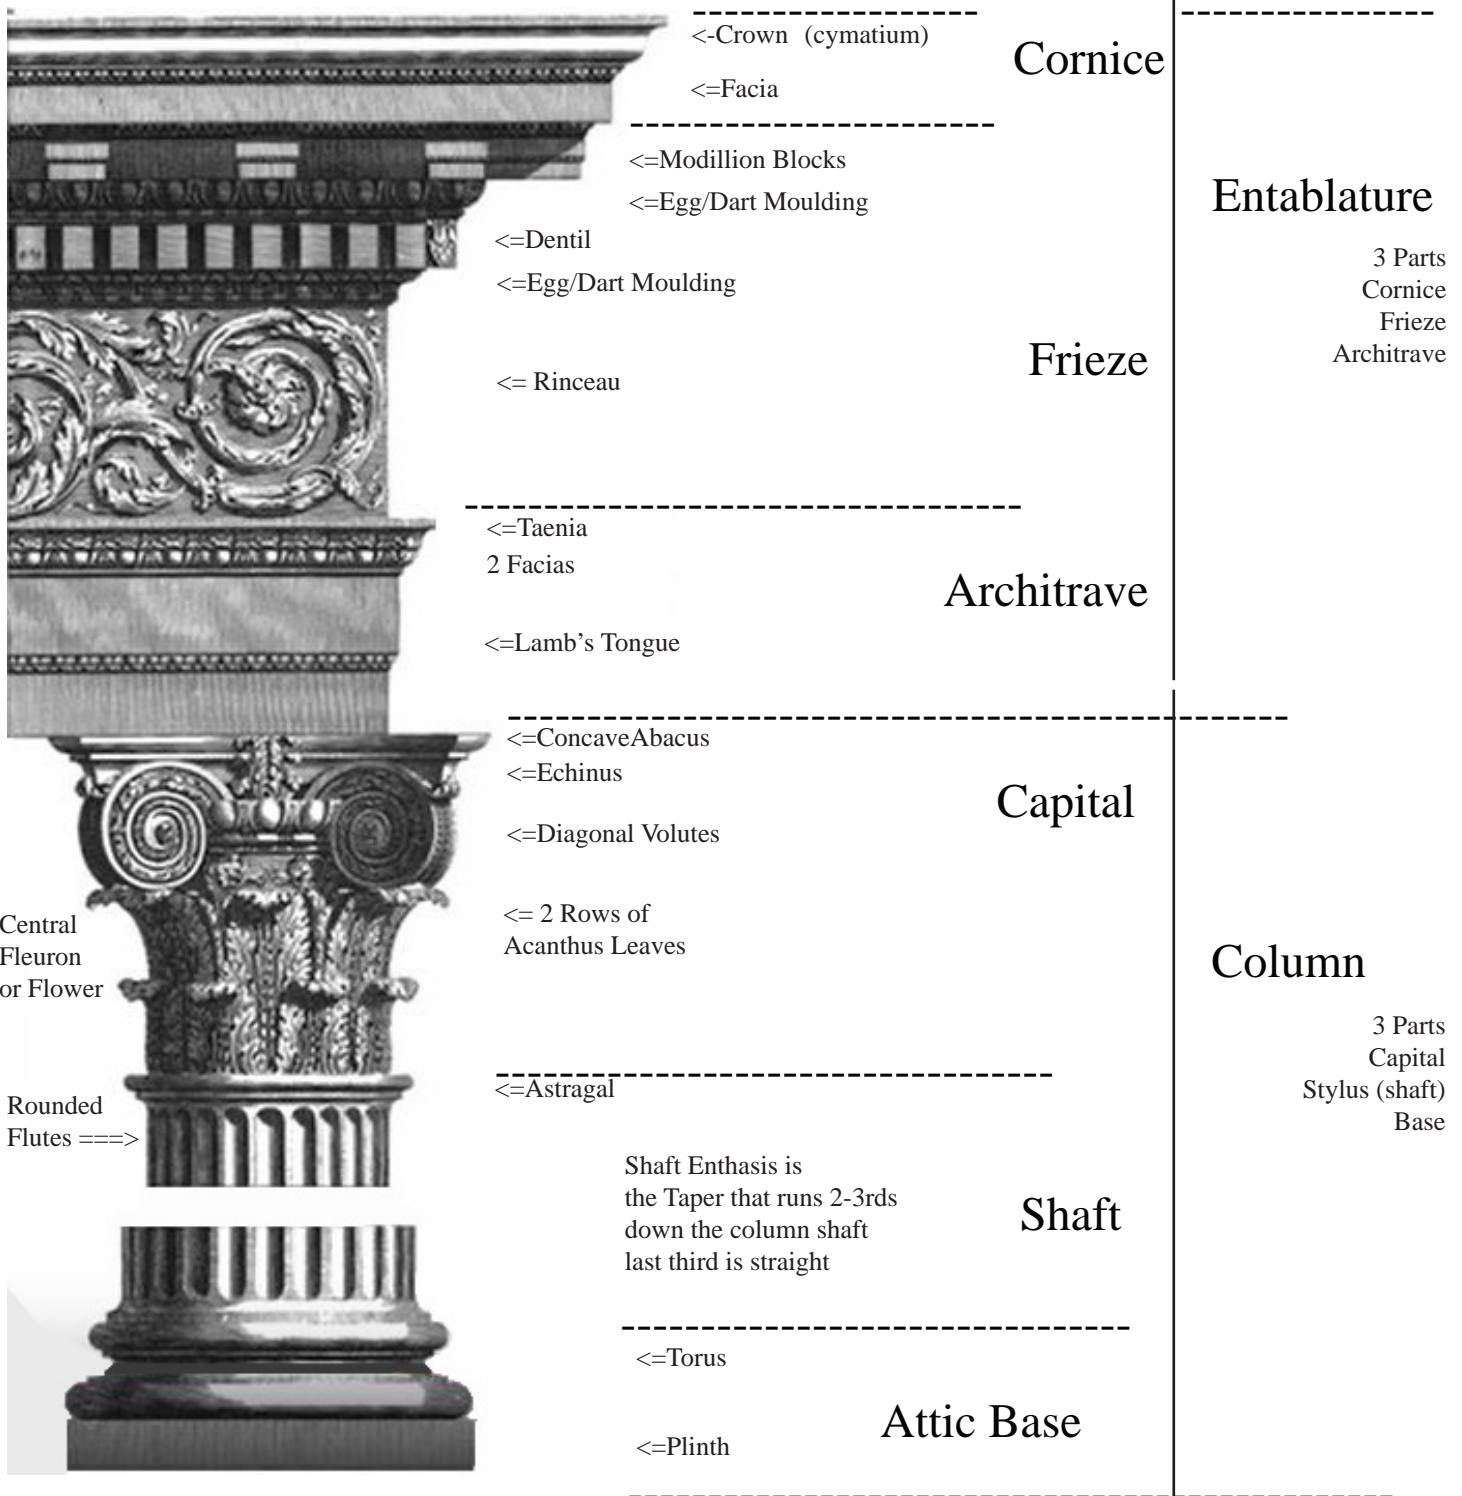

Imperial Productions® Combo of Ionic & Corinthian Composite Order Classical Definitions

* Note Greek Doric has no base

* Source: Vitruvius an architect 1st Century BC, his works "De architectura" moto strength-utility-beauty